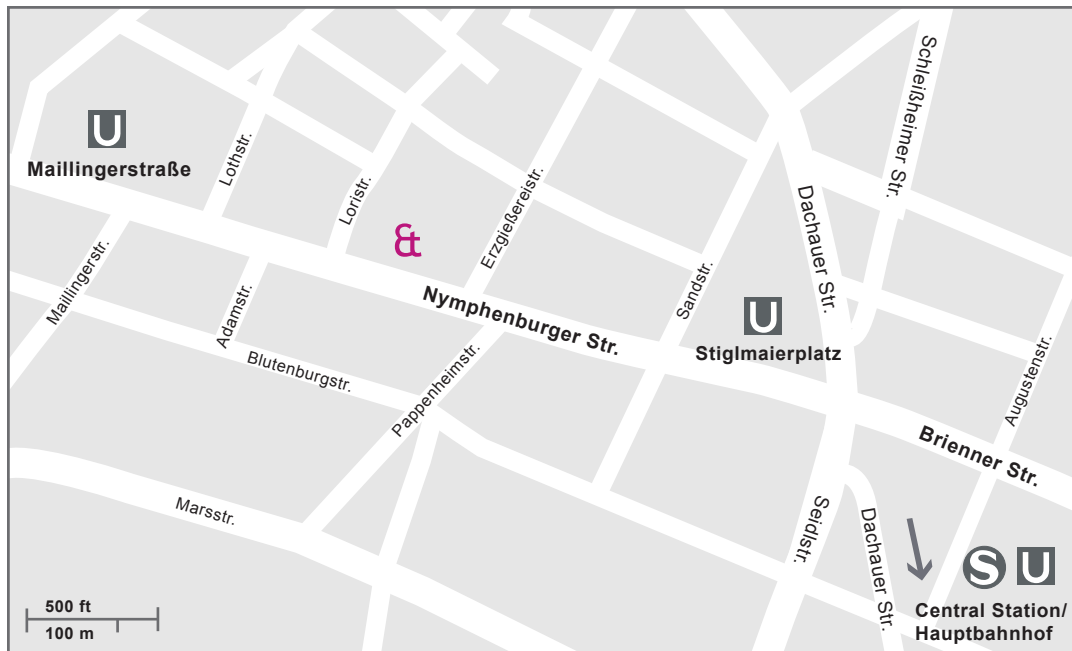

## Location Map/Driving Directions

### By Train

From Munich Central Station (Hauptbahnhof München) take the U1 Subway to Olympia-Einkaufszentrum or Westfriedhof and exit the subway at Stiglmaierplatz (first stop after the Central Station (Hauptbahnhof)). Take the Nymphenburger Straße exit and walk to the West (out of the city) approximately four minutes. Schumacher & Willsau will be on the right side of the street (street number 42).

#### Autobahn (highway) A95 Garmisch - Munich:

When the highway ends (Luise-Kiesselbach-Platz) turn onto Garmischer Straße in the direction Stuttgart/Nürnberg. From there continue in the direction of Nürnberg. Drive straight through Trappentretunnel (direction Nürnberg) across Donnersberger Brücke and stay on Mittlerer Ring until you exit on the right side in the direction of Nymphenburger Straße. Continue straight until the traffic light then turn right onto Nymphenburger Straße. After approximately 1 km Schumacher & Willsau will be on the left side (street number 42).